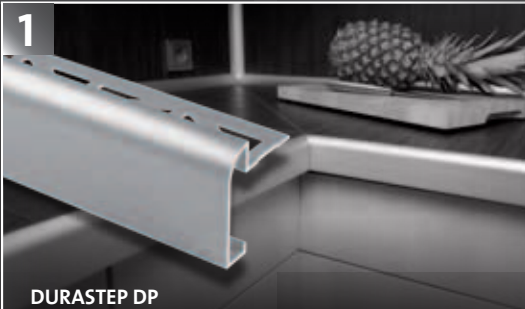

1

DURASTEP DP

Aluminium profiles for a perfect finish for work surfaces and steps.

Length: 250 cm
height x total height:
9 x 45 / 11 x 47 /
13.5 x 50 mm

Accessories: End caps, internal and external corners

New surfaces:
brushed silver
anodised titanium
brushed anodised titanium

anodised silver