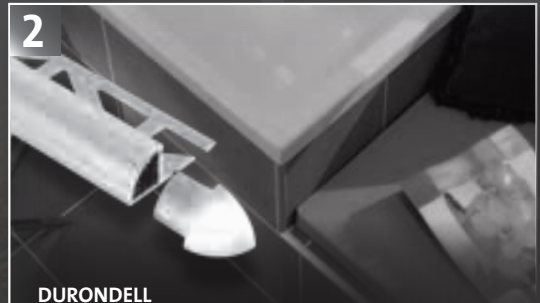

Allow the metallic colour ranges in silver, titanium and gold to inspire you.

We hope you enjoy using our glossy DURAL flooring finish designs.

1

DURASTEP DP

Aluminium profiles for a perfect finish for work surfaces and steps.

Length: 250 cm
height x total height:
9 x 45 / 11 x 47 /
13.5 x 50 mm

Accessories: End caps, internal and external corners

New surfaces:
brushed silver
anodised titanium
brushed anodised titanium

anodised silver

2

DURONDELL

Quadrant profiles (closed) for rounded edge finishes.

Length: 250 cm
Height: 8 / 10 / 12.5 mm

Accessories:
Internal and external corners

New surfaces:
glossy brushed silver
glossy brushed titanium
glossy titanium