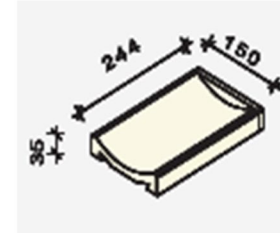

ΕΙΔΙΚΑ ΤΕΜΑΧΙΑ ΠΛΑΚΑΚΙΑ ΚΑΝΑΛΙΑ

240 X150 X35 mm

(2)238 X150 X35 mm

240 X150 X35 mm

240 X150 X35 mm

grey yellow R9 690	●		●	●
grey yellow R11 B/C 691				
grey white R12 B 693		●	●	●
rot uni R12 B 153		●	●	●
light grey R12 B 694		●	●	●
dark grey R12 B 695		●	●	●