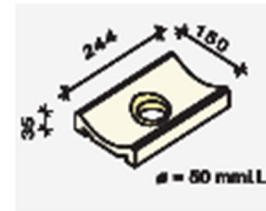

ΕΙΔΙΚΑ ΤΕΜΑΧΙΑ ΠΛΑΚΑΚΙΑ ΚΑΝΑΛΙΑ

240 X150 X35 mm

(2)238 X150 X35 mm

240 X150 X35 mm

240 X150 X35 mm

grey yellow R9 690	●		●	●
grey yellow R11 B/C 691				
grey white R12 B 693		●	●	●
rot uni R12 B 153		●	●	●
light grey R12 B 694		●	●	●
dark grey R12 B 695		●	●	●