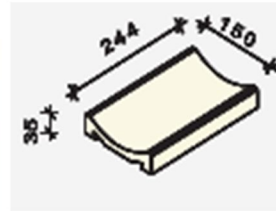

ΕΙΔΙΚΑ ΤΕΜΑΧΙΑ ΠΛΑΚΑΚΙΑ ΚΑΝΑΛΙΑ

240 X150 X35 mm

(2)238 X150 X35 mm

240 X150 X35 mm

240 X150 X35 mm

grey yellow R9 690	●		●	●
grey yellow R11 B/C 691				
grey white R12 B 693		●	●	●
rot uni R12 B 153		●	●	●
light grey R12 B 694		●	●	●
dark grey R12 B 695		●	●	●